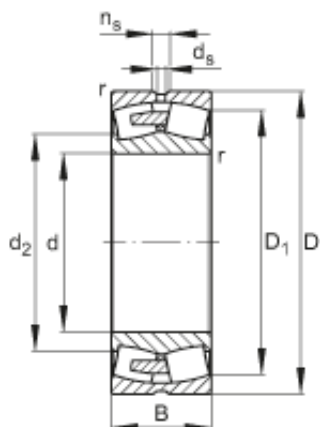

## SNR Bearing Argentina

### 240 mm x 500 mm x 155 mm FAG 22348-E1A-MB1 Roller Bearings

Bearing No. 22348-E1A-MB1

22348-E1A-MB1 Bearing 2D drawings and 3D CAD models

Size	240x500x155 mm
Bore Diameter	240 mm
Outer Diameter	500 mm
Width	155 mm
d	240 mm
D	500 mm
B	155 mm
$D_1$	426,4 mm
$D_{a \max}$	480 mm
$d_{a \min}$	260 mm
$d_s$	12,5 mm
$n_s$	23,5 mm
$r_{a \max}$	4 mm
$r_{\min}$	5 mm
m	151 kg / Weight
$C_r$	3200000 N / Dynamic load rating (radial)
e	0,32
$Y_1$	2,12
$Y_2$	3,15
$C_{0r}$	4050000 N / Static load rating (radial)
$Y_0$	2,07
$n_G$	1510 1/min / Limiting speed

## SNR Bearing Argentina

$n_B$	850 1/min / Reference speed
$C_{ur}$	305000 N